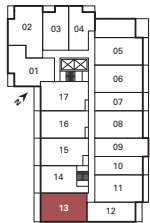

D4

2 Bedroom
771 sq.ft.
115 sq.ft. Balcony

Furniture not included. Actual floor area may differ from stated floor area; see APS for details. Keyplans are for location only. Suite numbering and balcony locations may change between floors. Floorplans may be mirrored in building. All prices, sizes and specifications are subject to change without notice. E.&O.E