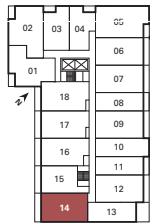

D4

2 Bedroom
771 sq.ft.
115 sq.ft. Balcony

Furniture not included. Actual floor area may differ from stated floor area; see APS for details. Keyplans are for location only. Suite numbering and balcony locations may change between floors. Floorplans may be mirrored in building. All prices, sizes and specifications are subject to change without notice. E.&O.E