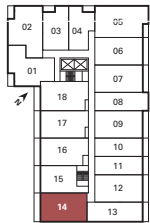

D4

2 Bedroom
771 sq.ft.
115 sq.ft. Balcony

Furniture not included. Actual floor area may differ from stated floor area; see APS for details. Keyplans are for location only. Suite numbering and balcony locations may change between floors. Floorplans may be mirrored in building. All prices, sizes and specifications are subject to change without notice. E.&O.E