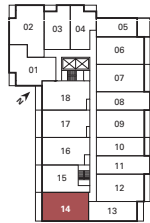

D4

2 Bedroom
771 sq.ft.
115 sq.ft. Balcony

Furniture not included. Actual floor area may differ from stated floor area; see APS for details. Keyplans are for location only. Suite numbering and balcony locations may change between floors. Floorplans may be mirrored in building. All prices, sizes and specifications are subject to change without notice. E.&O.E